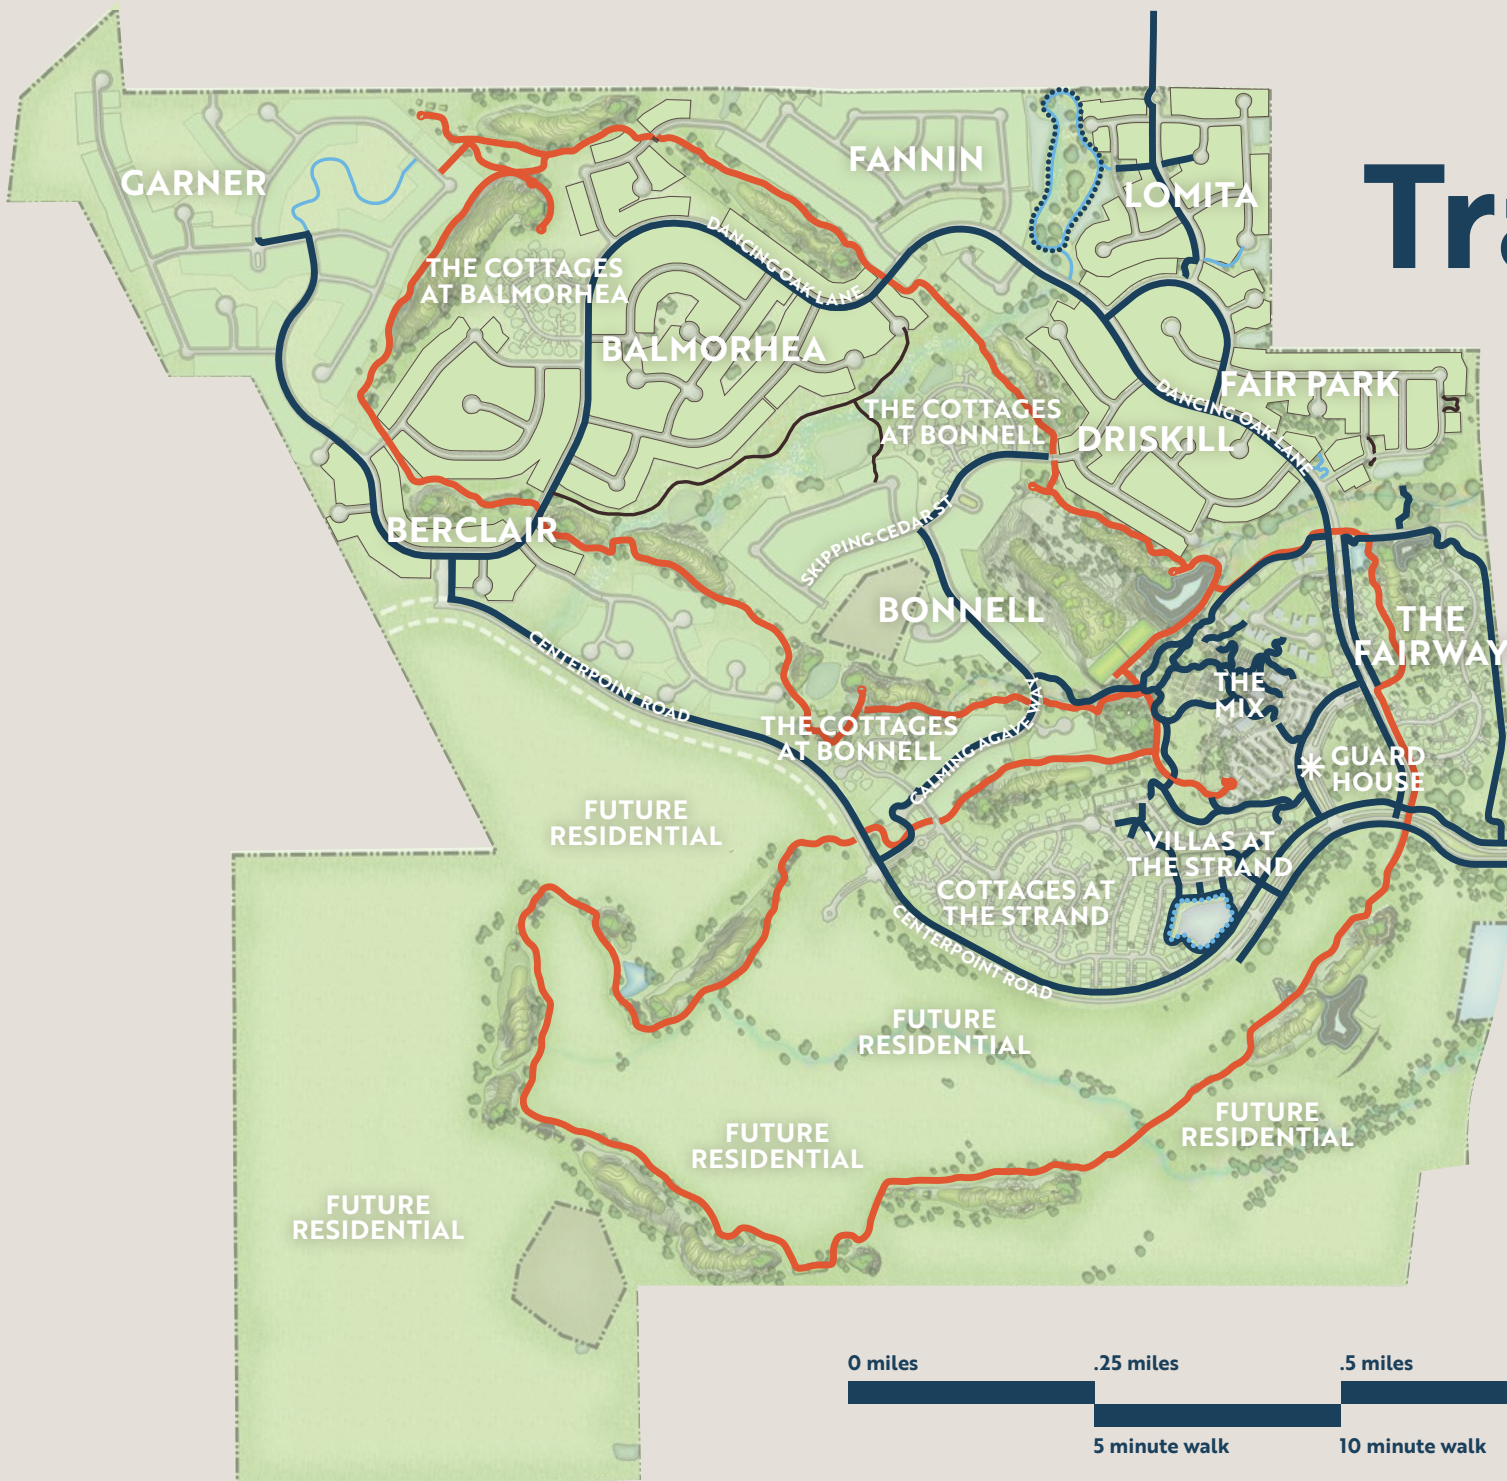

Trail Map

Trail Types	
	Concrete Trail
	Gravel Trail
	Natural Surface Trail
	Golf Cart Path - Authorized Golfers Only

Routes	Loop Length
	The Strand Loop .24 miles
	Willow Creek North .43 miles

Brookfield reserves the right to make changes to the design and amenities without notice or obligation. This map is for the sole purpose of illustration and is subject to change.