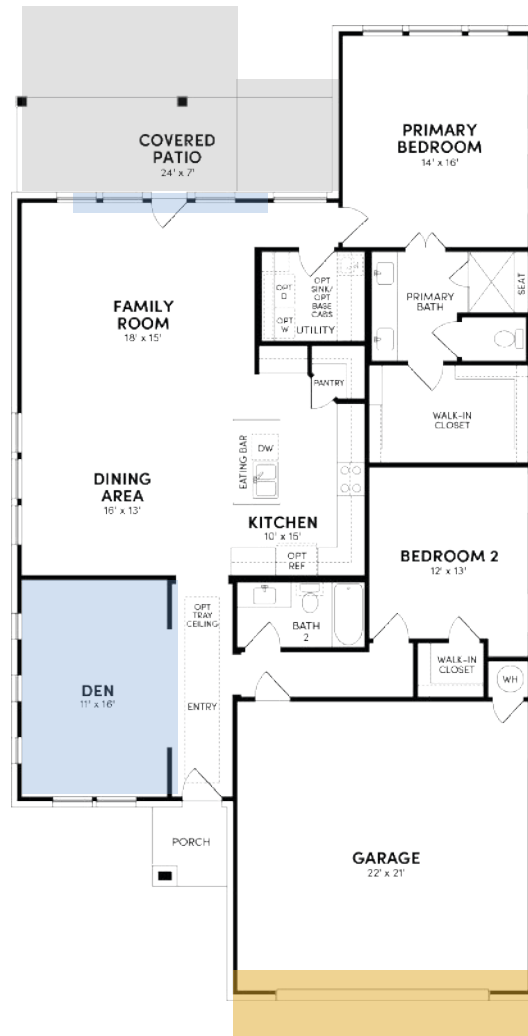

# Welcome to the Emory.

## Floor Plan Details

1,797 sq. ft. | 2 bedrooms | 2 baths | Den | 2-car garage | 50 ft. lot size | Plan #5030

### Additional Options:

Bedroom 3

Study

Slider

Extended Covered Patio

Extended Garage

**Texas Hill Country**

**Santa Barbara**